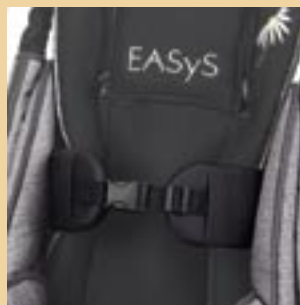

## Accessories

**7**  
new solutions  
for more  
individuality

lateral head supports, 45°, adjustable in angle

head support, flexible, small, individually adjustable

head support, flexible, large, individually adjustable

head support, flexible, lateral, individually adjustable

lateral trunk supports with chest belt, individually adjustable

h-belt with safety buckle, pelvic and shoulder padding

pelvic harness, padded

- fitting to the ergonomic seating system EASyS
- combine with a wide range of accessories to create a seating solution tailored to each child's individual needs