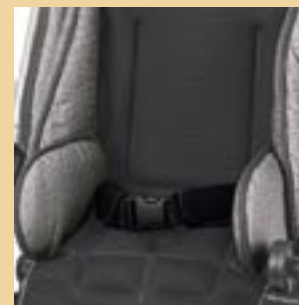

## Accessories

**7**  
new solutions  
for more  
individuality

lateral head supports, 45°, adjustable in angle

head support, flexible, small, individually adjustable

head support, flexible, large, individually adjustable

head support, flexible, lateral, individually adjustable

lateral trunk supports with chest belt, individually adjustable

h-belt with safety buckle, pelvic and shoulder padding

pelvic harness, padded

- fitting to the ergonomic seating system EASyS
- combine with a wide range of accessories to create a seating solution tailored to each child's individual needs