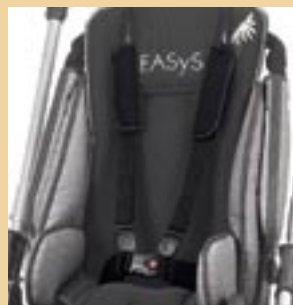

## Accessories

**7**  
new solutions  
for more  
individuality

lateral head supports, 45°, adjustable in angle

head support, flexible, small, individually adjustable

head support, flexible, large, individually adjustable

head support, flexible, lateral, individually adjustable

lateral trunk supports with chest belt, individually adjustable

h-belt with safety buckle, pelvic and shoulder padding

pelvic harness, padded

- fitting to the ergonomic seating system EASyS
- combine with a wide range of accessories to create a seating solution tailored to each child's individual needs