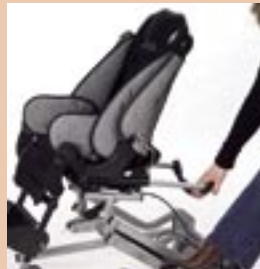

6666

Quick EASyS, special, 12.5" wheels + push bar, incl. drum brake, for EASyS seat unit 1 + 2

6664

Push bar, height 80 to 102 cm (31.5 to 40.2"), width 50 cm (19.7")

6667

Conversion kit 12,5" wheel version, front wheels 6 x 1 3/4", rear wheels 12.5" (drum brake)

Quick EASyS

The multifunctional hi/low frame for use in school and at home

- easily adjustable height and tilt-in-space
- available in three versions
- minimal seat adapter height of 16 cm (6.3")

height adjustable without fixed positions

seat tilt-in-space adjustable without fixed positions

locking device for the tilt and height adjustment

Quick EASyS special, 12.5" wheel version with drum brake and push bar

Now, it is even easier to universally use the patented EASyS seat unit in school or at home. Sitting at the lowest kindergarten table or at the "grown-ups" dining table are both possible because of Quick's large range of height adjustments. The seat height adjusts from 25 cm (9.8") to 63 cm (24.8") by gas spring.

There is no need to take the child out of the seat to make adjustments. The lowest seat adapter height of the "Quick EASyS 1 extra low" is just 16 cm (6.3"). The tilt-in-space also adjusts by gas spring.