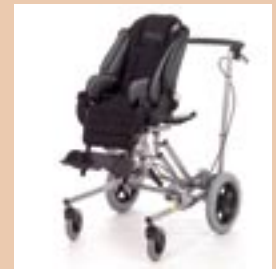

6666

Quick EASyS, special, 12.5" wheels + push bar, incl. drum brake, for EASyS seat unit 1 + 2

6664

Push bar, height 80 to 102 cm (31.5 to 40.2"), width 50 cm (19.7")

6667

Conversion kit 12,5" wheel version, front wheels 6 x 1 3/4", rear wheels 12.5" (drum brake)

Quick EASyS

The multifunctional hi/low frame for use in school and at home

- easily adjustable height and tilt-in-space
- available in three versions
- minimal seat adapter height of 16 cm (6.3")

height adjustable without fixed positions

seat tilt-in-space adjustable without fixed positions

locking device for the tilt and height adjustment

Quick EASyS special, 12.5" wheel version with drum brake and push bar

Now, it is even easier to universally use the patented EASyS seat unit in school or at home. Sitting at the lowest kindergarten table or at the "grown-ups" dining table are both possible because of Quick's large range of height adjustments. The seat height adjusts from 25 cm (9.8") to 63 cm (24.8") by gas spring.

There is no need to take the child out of the seat to make adjustments. The lowest seat adapter height of the "Quick EASyS 1 extra low" is just 16 cm (6.3"). The tilt-in-space also adjusts by gas spring.