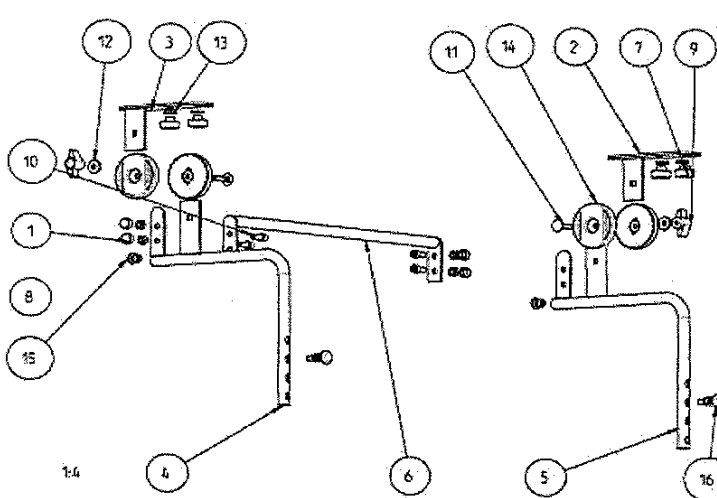

Spare parts playtray Easys size 1

PosNo	ArticleNo	description
1	6730120069905	cover cap M 6
2	6800034010000	angle therapy table left
3	6800034020000	angle therapy table right
4	6800034050000	arm thera left
5	6800034060000	arm thera right
6	6800034070000	crossbar thera size 1
7	6900000570000	knurled nut M 5 plastic black
8	6900000641000	self-locking nut zinc coated DIN 985 M6
9	6900000680000	wing nut M 6 plastic black
10	6930601650000	cylinder head screw DIN 912 M 6 x 16
11	6930602570000	round-head screw DIN 603 M 6 x 25
12	6970000060002	washer DIN 7349 6,4 - 17 x 3,0
13	69700000560000	washer plastic black 5,3 - 15 x 2,5
14	7502004009905	joint knee angle
15	7502019009905	plug backrest bow
16	9700635100000	locking pin

Spare parts playtray Easys size 2

PosNo	ArticleNo	description
1	6730120069905	cover cap M 6
2	6800034010000	angle therapy table left
3	6800034020000	angle therapy table right
4	6800034050000	arm thera left
5	6800034060000	arm thera right
6	6800034080000	crossbar thera size 2
7	6900000570000	knurled nut M 5 plastic black
8	6900000641000	self-locking nut zinc coated DIN 985 - M6
9	6900000680000	wing nut M 6 plastic black
10	9630601650000	cylinder head screw DIN 912 M 6 x 16
11	6930602570000	round-head screw DIN 603 M 6 x 25
12	6970000060002	washer DIN 7349 6,4 - 17 x 3,0
13	6970000560000	washer plastic black 5,3 - 15 x 2,5
14	7502004009905	joint knee angle
15	7502019009905	plug backrest bow
16	9700635100000	locking pin