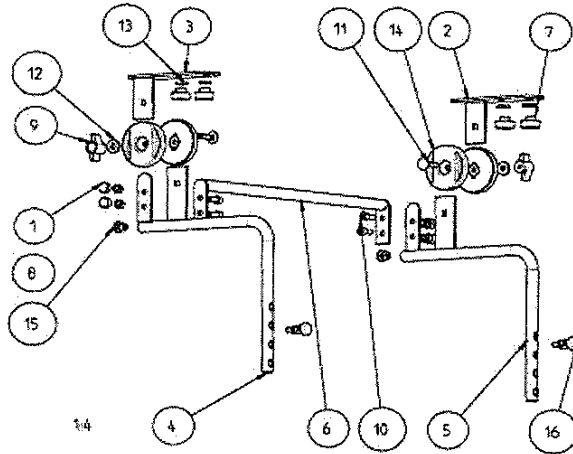

Spare parts playtray Easys size 1

PosNo	ArticleNo	description
1	6730120069905	cover cap M 6
2	6800034010000	angle therapy table left
3	6800034020000	angle therapy table right
4	6800034050000	arm thera left
5	6800034060000	arm thera right
6	6800034070000	crossbar thera size 1
7	6900000570000	knurled nut M 5 plastic black
8	6900000641000	self-locking nut zinc coated DIN 985 M6
9	6900000680000	wing nut M 6 plastic black
10	6930601650000	cylinder head screw DIN 912 M 6 x 16
11	6930602570000	round-head screw DIN 603 M 6 x 25
12	6970000060002	washer DIN 7349 6,4 - 17 x 3,0
13	69700000560000	washer plastic black 5,3 - 15 x 2,5
14	7502004009905	joint knee angle
15	7502019009905	plug backrest bow
16	9700635100000	locking pin

Spare parts playtray Easys size 2

PosNo	ArticleNo	description
1	6730120069905	cover cap M 6
2	6800034010000	angle therapy table left
3	6800034020000	angle therapy table right
4	6800034050000	arm thera left
5	6800034060000	arm thera right
6	6800034080000	crossbar thera size 2
7	6900000570000	knurled nut M 5 plastic black
8	6900000641000	self-locking nut zinc coated DIN 985 - M6
9	6900000680000	wing nut M 6 plastic black
10	9630601650000	cylinder head screw DIN 912 M 6 x 16
11	6930602570000	round-head screw DIN 603 M 6 x 25
12	6970000060002	washer DIN 7349 6,4 - 17 x 3,0
13	6970000560000	washer plastic black 5,3 - 15 x 2,5
14	7502004009905	joint knee angle
15	7502019009905	plug backrest bow
16	9700635100000	locking pin