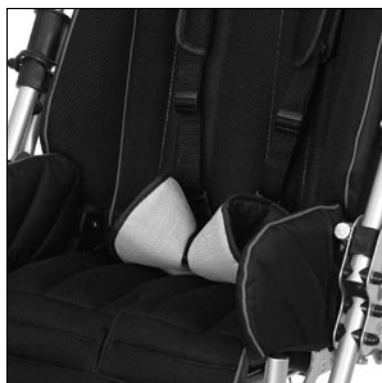

POSITIONING SUPPORTS & HARNESSSES

Soft pelvic harness   Swifty

Item code	6818/4
Size of pad (w x l)	20 x 24 cm / 7.9 x 9.4
Belt length	3 - 28 cm / 1.2 - 11" (thread eye to beginning of upholstery)
Weight	0.12 kg / 0.26 lb
Material	20 mm / 0.8" and 25 mm / 1" textile strap, plastic buckles, 100% PES upholstery with foam inlay
Fixation	2 allan countersunk screws (M5) 2 knurled nuts